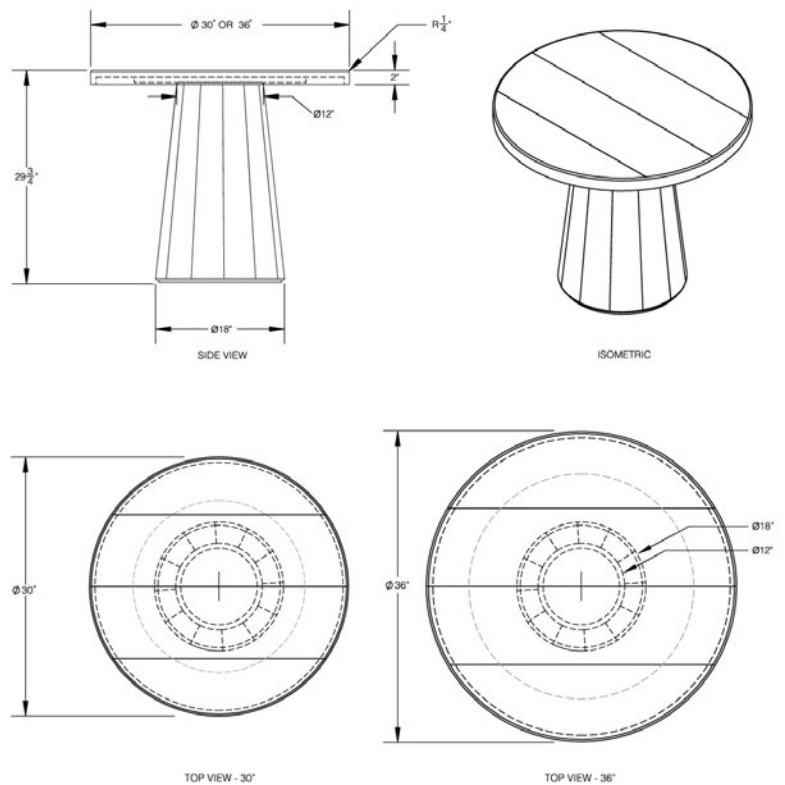

WOODFORM® CONCRETE COLLECTION
CAFE TABLE

SKU: WFCT

- Available in 8 finishes that exquisitely simulate real wood in look, feel, texture and sound
- Choose from 30" or 36" diameter tops
- Durable 8500 PSI surface
- Suitable for indoor or outdoor applications. Indoor versions rest on rubber feet while outdoor options rest on leveling feet
- Optional base plate for stone or concrete floor conditions
- Surface is sealed for optimum protection and longevity
- Handmade by skilled craftsmen in the US

Dimensions & Weight

30" DIAM. x 29 3/4" / ~130 LBS
36" DIAM. x 29 3/4" / ~140 LBS

Concrete Finishes