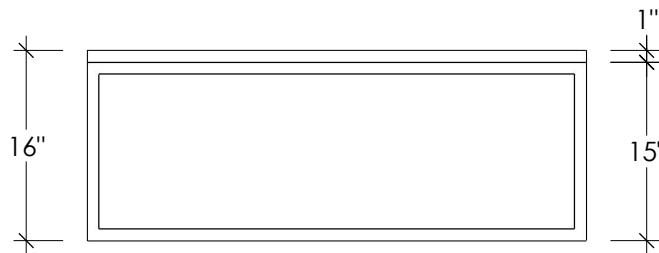

PLAN VIEW

FRONT ELEVATION

**TABLE SIZES**

36" x 36"  
42" x 42"  
48" x 48"

CUBE CONCRETE COFFEE TABLE

SKU: TBL-CUBE-ST

All Designs © TRUEFORM CONCRETE, LLC. All Rights Reserved. Not for Publication.

Date: 02-07-17