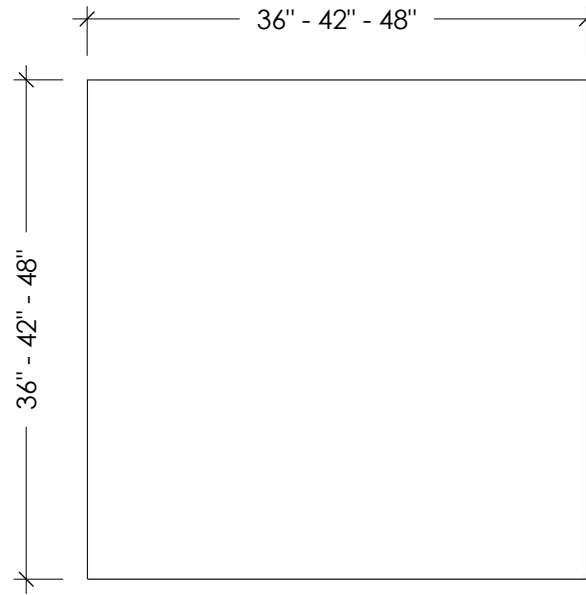

PLAN VIEW

FRONT ELEVATION

**TABLE SIZES**

36" x 36"  
42" x 42"  
48" x 48"

CUBE CONCRETE COFFEE TABLE

SKU: TBL-CUBE-ST

All Designs © TRUEFORM CONCRETE, LLC. All Rights Reserved. Not for Publication.

Date: 02-07-17