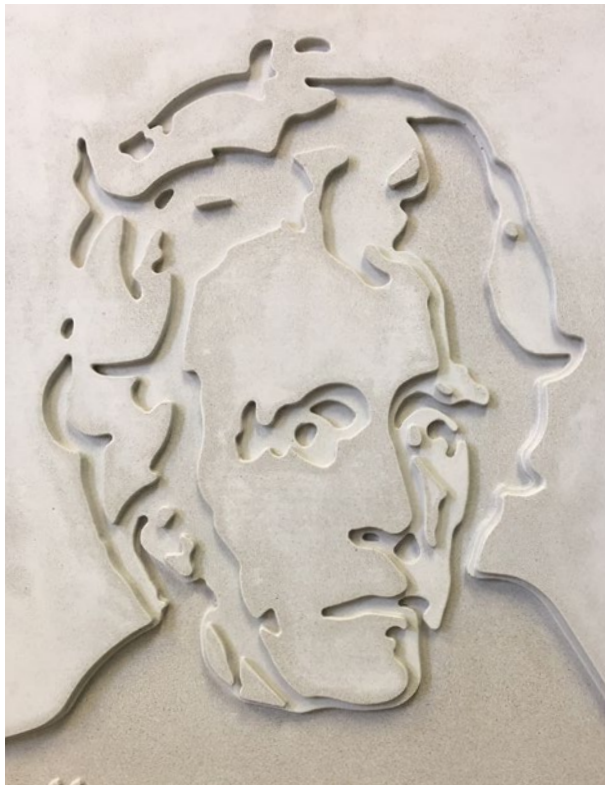

DEBOSSING & EMBOSSING

Debossing and embossing are methods of casting liquid concrete against a shape or form so that it cures bearing the signature of that shape. Words, letters, logos, images and even other objects can be used to deboss/emboss concrete.

Costs vary. Inquire for more information.