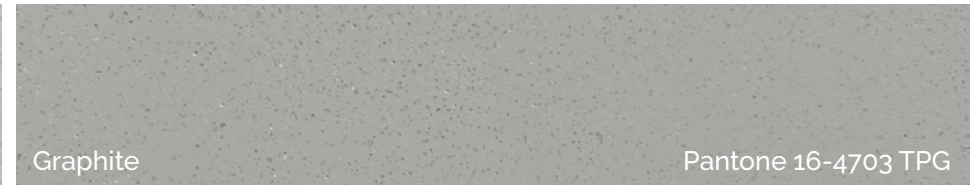

CLASSIC FINISH / ELEMENT SERIES

Appearance

Smooth and uniform. Visible are fine sand particles and soft, subtle gradations. Treated with topical sealer for optimum protection.

Applications

All surfaces - including countertops, sinks, table tops, reception desks, benches & seating, wall panels, fireplace surrounds, water features, shelves, etc.

Indoor & Outdoor Use.

Colors: 8 standard, with endless custom colors options

Samples

Individual: 4" x 4" x 0.375" ($10 each)

Complete Set: 8 individual 4" x 4" pieces ($75)

As digital screens display color differently, we **strongly recommend** using actual concrete samples prior to making your decision. This will ensure you have the most accurate representation of the finished product. Should you decide to work with us, your sample purchase will be deducted from the final cost of your product or project.

*Pantone color analogs are provided as approximations and are meant for reference only. Concrete is a handmade product that utilizes natural materials, so variation will occur. Color samples may vary slightly from the finished product.